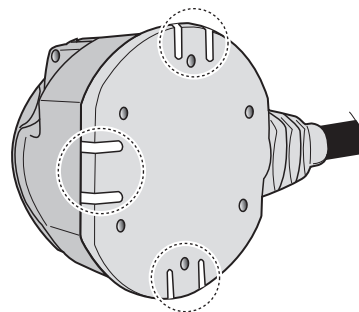

! INFO !

Do not charge the battery of the towing vehicle and/or towed vehicle directly via the socket.

User guide

SPARE PARTS

www.ecs-electronicsuk.co.uk

Partnr.: OP-029-BEU

User Guide

**VAUXHALL VECTRA C Hatchback June 2002-
VAUXHALL VECTRA C Saloon June 2002-
VAUXHALL VECTRA C Estate December 2002-
VAUXHALL C SIGNUM 2003-**

SOCKET CONNECTION

DIN/ISO 1724			 1-7				
	1/L	2	3/31	4/R	5/58-R	6/54	7/58-L
Pmax	21W	2x21W		21W	52W	3x21W	52W
Colour	Yellow	Blue	White	Green	Brown	Red	Black

CHANGING THE FUSE

SALOON/GTS/SIGNUM

ESTATE