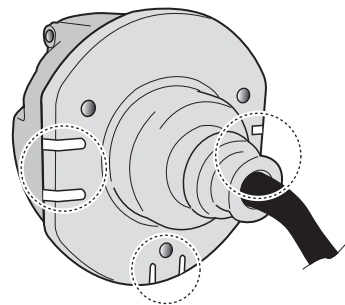

! INFO !

Do not charge the battery of the towing vehicle and/or towed vehicle directly via the socket.

User guide

SPARE PARTS

www.ecs-electronicsuk.co.uk

Partnr.: OP-029-BEU

User Guide

**VAUXHALL VECTRA C Hatchback June 2002-
VAUXHALL VECTRA C Saloon June 2002-
VAUXHALL VECTRA C Estate December 2002-
VAUXHALL C SIGNUM 2003-**

SOCKET CONNECTION

DIN/ISO 1724			 1-7				
	1/L	2	3/31	4/R	5/58-R	6/54	7/58-L
Pmax	21W	2x21W		21W	52W	3x21W	52W
Colour	Yellow	Blue	White	Green	Brown	Red	Black

CHANGING THE FUSE

SALOON/GTS/SIGNUM

ESTATE