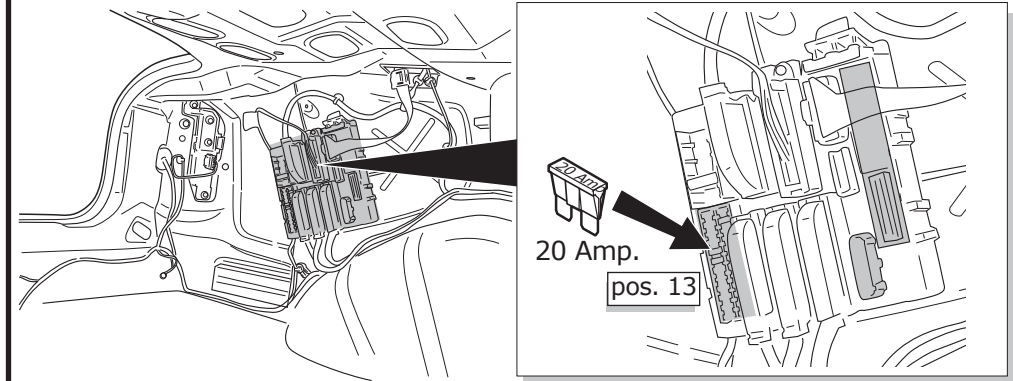

! INFO !

Do not charge the battery of the towing vehicle and/or towed vehicle directly via the socket.

User guide

SPARE PARTS

www.ecs-electronicsuk.co.uk

Partnr.: OP-029-BEU

User Guide

**VAUXHALL VECTRA C Hatchback June 2002-
VAUXHALL VECTRA C Saloon June 2002-
VAUXHALL VECTRA C Estate December 2002-
VAUXHALL C SIGNUM 2003-**

SOCKET CONNECTION

DIN/ISO 1724			 1-7				
	1/L	2	3/31	4/R	5/58-R	6/54	7/58-L
Pmax	21W	2x21W		21W	52W	3x21W	52W
Colour	Yellow	Blue	White	Green	Brown	Red	Black

CHANGING THE FUSE

SALOON/GTS/SIGNUM

ESTATE