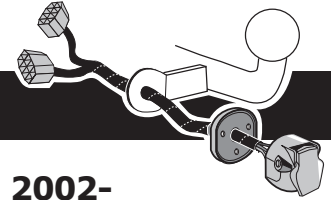

! INFO !

Do not charge the battery of the towing vehicle and/or towed vehicle directly via the socket.

User guide

SPARE PARTS

www.ecs-electronicsuk.co.uk

Partnr.: OP-029-BEU

User Guide

**VAUXHALL VECTRA C Hatchback June 2002-
VAUXHALL VECTRA C Saloon June 2002-
VAUXHALL VECTRA C Estate December 2002-
VAUXHALL C SIGNUM 2003-**