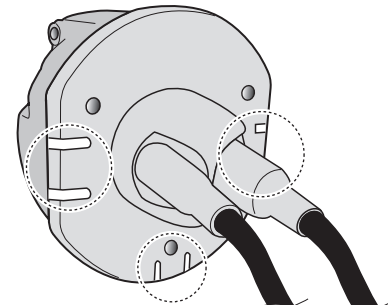

! INFO !

Do not charge the battery of the towing vehicle and/or towed vehicle directly via the socket.

User guide

SPARE PARTS

www.ecs-electronicsuk.co.uk

Partnr.: OP-029-BEU

User Guide

**VAUXHALL VECTRA C Hatchback June 2002-
VAUXHALL VECTRA C Saloon June 2002-
VAUXHALL VECTRA C Estate December 2002-
VAUXHALL C SIGNUM 2003-**

SOCKET CONNECTION

DIN/ISO 1724			 1-7				
	1/L	2	3/31	4/R	5/58-R	6/54	7/58-L
Pmax	21W	2x21W		21W	52W	3x21W	52W
Colour	Yellow	Blue	White	Green	Brown	Red	Black

CHANGING THE FUSE

SALOON/GTS/SIGNUM

ESTATE