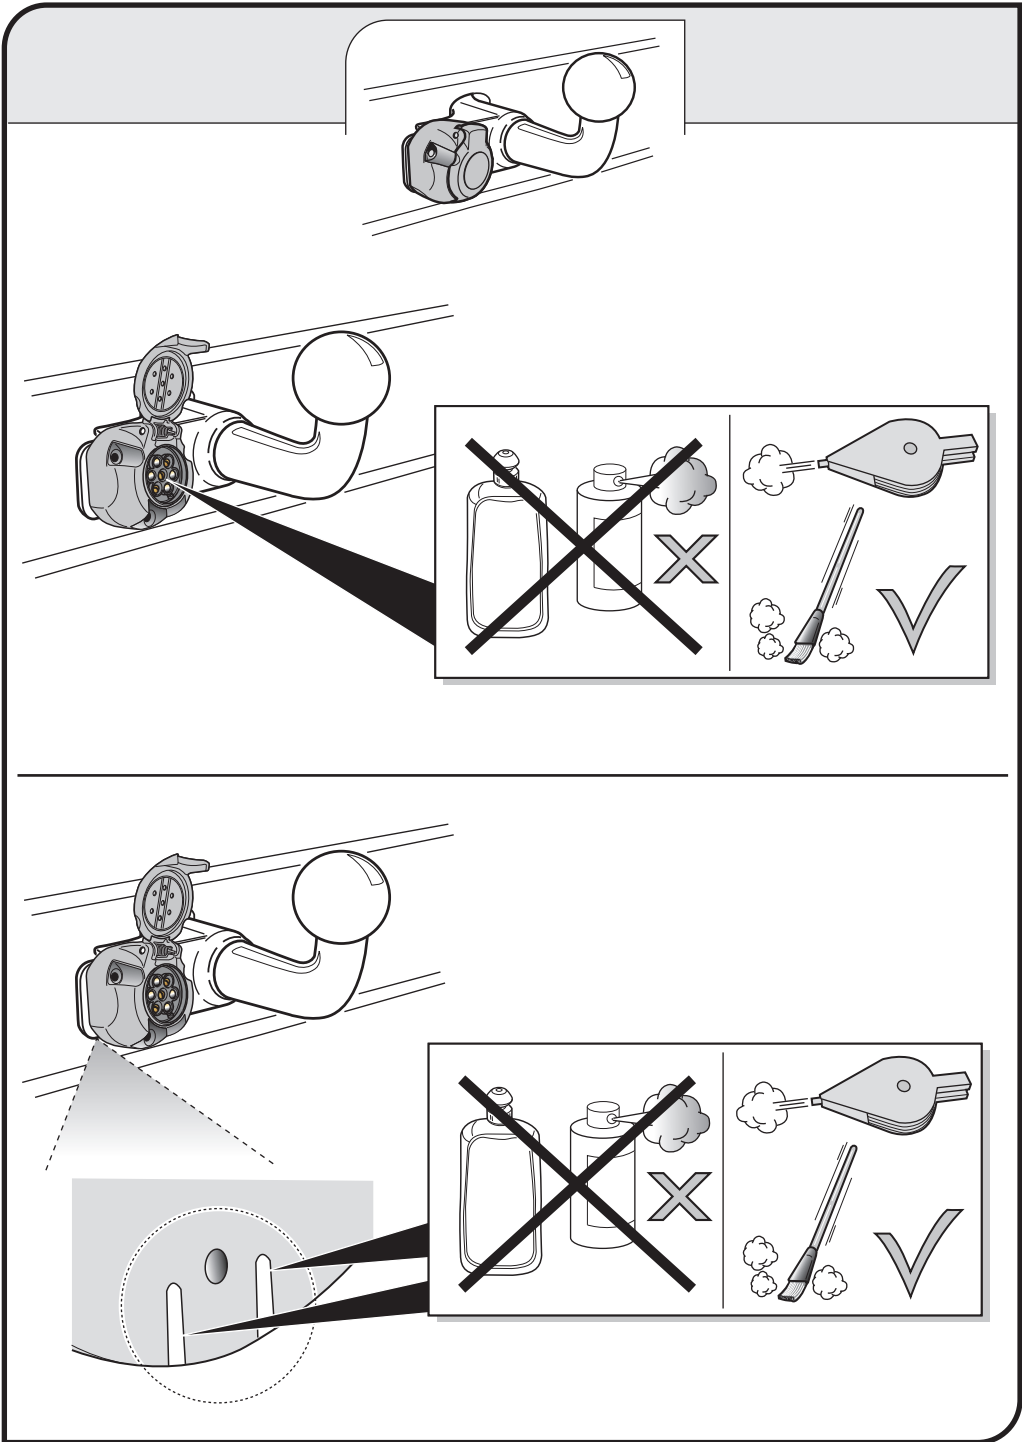

! INFO !

Do not charge the battery of the towing vehicle and/or towed vehicle directly via the socket.

User guide

SPARE PARTS

www.ecs-electronicsuk.co.uk

Partnr.: OP-029-BEU

User Guide

**VAUXHALL VECTRA C Hatchback June 2002-
VAUXHALL VECTRA C Saloon June 2002-
VAUXHALL VECTRA C Estate December 2002-
VAUXHALL C SIGNUM 2003-**